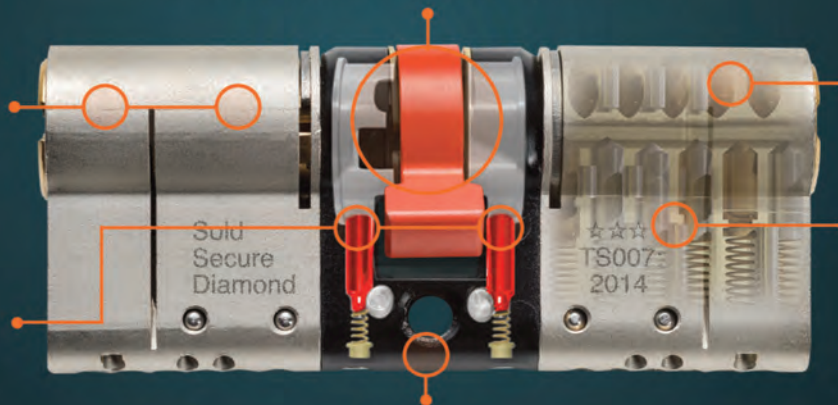

Security Cylinders & Locking Systems

Maximum Security, AS Platinum Series Kitemarked Anti-Snap Cylinder.

AS Platinum Series cylinders have been developed with a number of advanced features to protect against the most determined attack.

Snap-Off

front section of the cylinder if attacked will sacrificially come away which will then give the intruder less of the cylinder to attack.

Hardened Grip-Deflectors

which make gripping the rest of the cylinder difficult.

Hardened Reinforced Bar

designed not to snap, but to flex in a way that will defeat the vast majority of intruders.

Interlocking Cam

with strengthening bar provides additional protection and strength to the cylinder.

Anti-Drill Protection

Anti-Bump Protection

Anti-Screw Protection

3 Stars
The highest TS007 test rating.

1 Sold Secure Diamond
The standard most 3 star locks can't achieve.

Protects for longer
The close keyway wipes debris off the key to stop jamming and lockouts.

294,970 Combinations
Produced from the 11 pins.

0 Magnets
Magnetised keys carry metal filings from other keys and coins into the lock.

Licensed by
The Private Security Authority
PSA Licence Number 07403

When the Ultion lock detects an attack, it goes into Lock Down Mode

A hidden attack lock secures the mechanism.

Double Anti-Snap protection

The intruder needs to snap Ultion twice before he see's the core.

2

Attack locks

Lock still works from inside after an attack.

11

Pins

Twice as many as normal locks.

8

Drill Defences

6 hardened steel rods and 2 plates in both ends.

25%

Denser than iron

The molybdenum core that houses the attack pins.