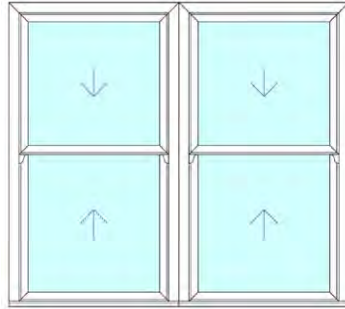

2/3 & 1/3 Split Georgian Style

Cream Grain Ovolo Detail

Eyebrow Arch Victorian Style

EUROSASH WINDOW DESIGNS

EUROSASH BIFOLDS

Bi-folding doors are a modern and stylish alternative to sliding patio and french doors and will give your home a real 'wow' factor. These elegant concertina doors are an innovative way to enlarge the feel of any room and to connect the inside with the outside. They can be used in a variety of locations such as extensions, conservatories or even as internal room dividers.