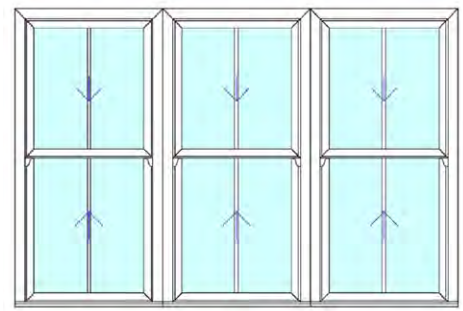

2/3 & 1/3 Split Georgian Style

Cream Grain Ovolo Detail

Eyebrow Arch Victorian Style

EUROSASH WINDOW DESIGNS

EUROSASH BIFOLDS

Bi-folding doors are a modern and stylish alternative to sliding patio and french doors and will give your home a real 'wow' factor. These elegant concertina doors are an innovative way to enlarge the feel of any room and to connect the inside with the outside. They can be used in a variety of locations such as extensions, conservatories or even as internal room dividers.

STANDARD FEATURES AT A GLANCE

- Doors are manufactured using robust 70mm reinforced profiles
- Doors fold back against each other to maximise space
- Inward & outward opening options available
- Two to seven panel bi-folds for up to six metre openings
- Rigorous in-house weather testing carried out to PAS23
- A wide range of colour options including cream foil on a cream base
- Smoother bottom roller glide system for easy operation
- Thermally efficient with low energy double glazing
- High security Euro cylinders and captive hook locks with deadbolts
- Low maintenance PVC-U with ovolo detail to frame and sashes