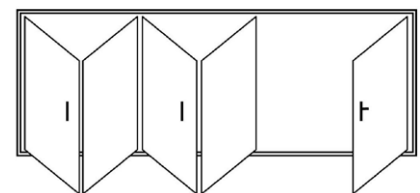

Many colour options available

Cream Grain

White

White Grain

Light Oak

EUROSASH

THE PVC-U VERTICAL SLIDING SASH WINDOW

PRECISION MADE ■ MANUFACTURED IN IRELAND