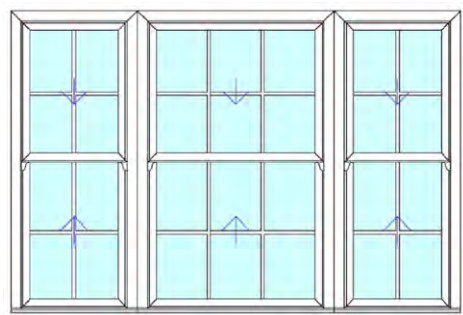

2/3 & 1/3 Split Georgian Style

Cream Grain Ovolo Detail

Eyebrow Arch Victorian Style

EUROSASH WINDOW DESIGNS

EUROSASH BIFOLDS

Bi-folding doors are a modern and stylish alternative to sliding patio and french doors and will give your home a real 'wow' factor. These elegant concertina doors are an innovative way to enlarge the feel of any room and to connect the inside with the outside. They can be used in a variety of locations such as extensions, conservatories or even as internal room dividers.