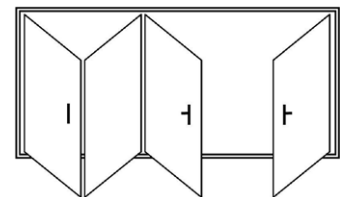

EUROSASH BIFOLDS

Bi-folding doors are a modern and stylish alternative to sliding patio and french doors and will give your home a real 'wow' factor. These elegant concertina doors are an innovative way to enlarge the feel of any room and to connect the inside with the outside. They can be used in a variety of locations such as extensions, conservatories or even as internal room dividers.

STANDARD FEATURES AT A GLANCE

- Doors are manufactured using robust 70mm reinforced profiles
- Doors fold back against each other to maximise space
- Inward & outward opening options available
- Two to seven panel bi-folds for up to six metre openings
- Rigorous in-house weather testing carried out to PAS23
- A wide range of colour options including cream foil on a cream base
- Smoother bottom roller glide system for easy operation
- Thermally efficient with low energy double glazing
- High security Euro cylinders and captive hook locks with deadbolts
- Low maintenance PVC-U with ovolo detail to frame and sashes

Many colour options available