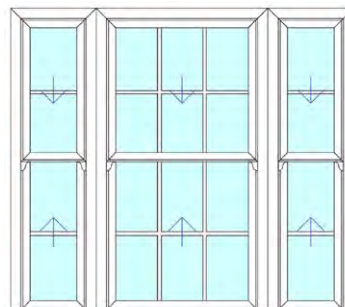

2/3 & 1/3 Split Georgian Style

Cream Grain Ovolo Detail

Eyebrow Arch Victorian Style

EUROSASH WINDOW DESIGNS

EUROSASH BIFOLDS

Bi-folding doors are a modern and stylish alternative to sliding patio and french doors and will give your home a real 'wow' factor. These elegant concertina doors are an innovative way to enlarge the feel of any room and to connect the inside with the outside. They can be used in a variety of locations such as extensions, conservatories or even as internal room dividers.