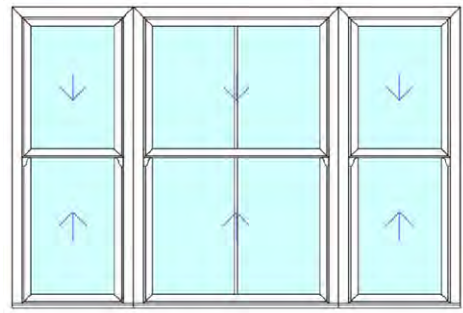

2/3 & 1/3 Split Georgian Style

Cream Grain Ovolo Detail

Eyebrow Arch Victorian Style

EUROSASH WINDOW DESIGNS

EUROSASH BIFOLDS

Bi-folding doors are a modern and stylish alternative to sliding patio and french doors and will give your home a real 'wow' factor. These elegant concertina doors are an innovative way to enlarge the feel of any room and to connect the inside with the outside. They can be used in a variety of locations such as extensions, conservatories or even as internal room dividers.