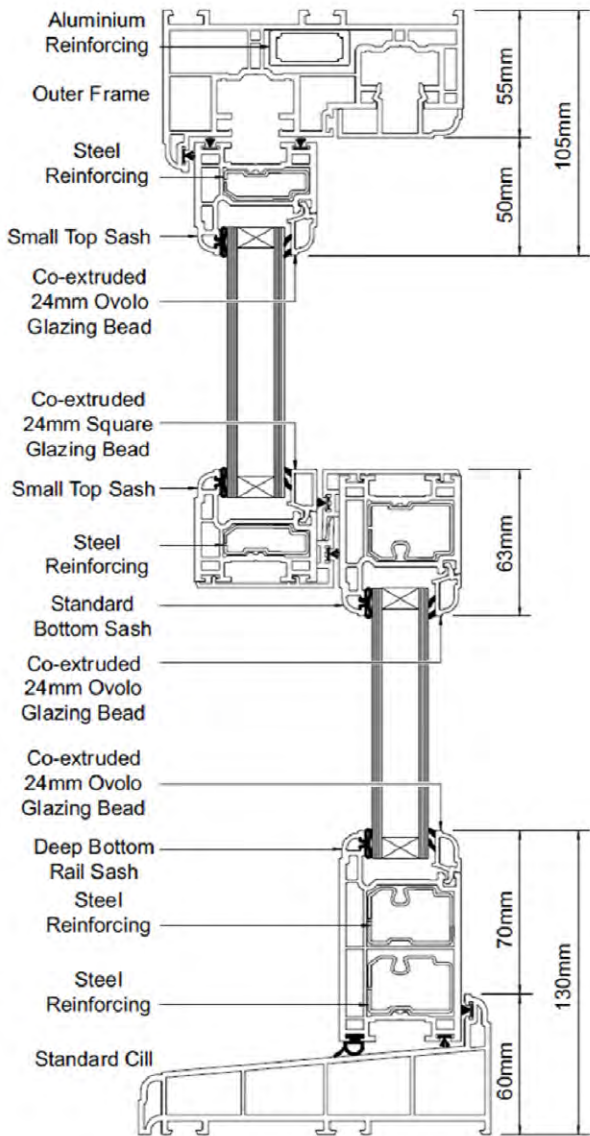

A CROSS SECTION OF THE EUROSASH WITH AN OPTIONAL DEEP BOTTOM RAIL

EUROSASH can be seen at various exhibitions throughout the year