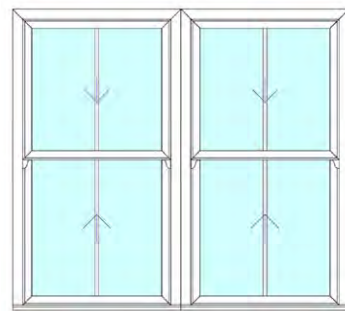

2/3 & 1/3 Split Georgian Style

Cream Grain Ovolo Detail

Eyebrow Arch Victorian Style

EUROSASH WINDOW DESIGNS

EUROSASH BIFOLDS

Bi-folding doors are a modern and stylish alternative to sliding patio and french doors and will give your home a real 'wow' factor. These elegant concertina doors are an innovative way to enlarge the feel of any room and to connect the inside with the outside. They can be used in a variety of locations such as extensions, conservatories or even as internal room dividers.