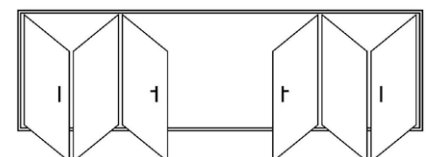

EUROSASH BIFOLDS

Bi-folding doors are a modern and stylish alternative to sliding patio and french doors and will give your home a real 'wow' factor. These elegant concertina doors are an innovative way to enlarge the feel of any room and to connect the inside with the outside. They can be used in a variety of locations such as extensions, conservatories or even as internal room dividers.

STANDARD FEATURES AT A GLANCE

- Doors are manufactured using robust 70mm reinforced profiles
- Doors fold back against each other to maximise space
- Inward & outward opening options available
- Two to seven panel bi-folds for up to six metre openings
- Rigorous in-house weather testing carried out to PAS23
- A wide range of colour options including cream foil on a cream base
- Smoother bottom roller glide system for easy operation
- Thermally efficient with low energy double glazing
- High security Euro cylinders and captive hook locks with deadbolts
- Low maintenance PVC-U with ovolo detail to frame and sashes

Many colour options available