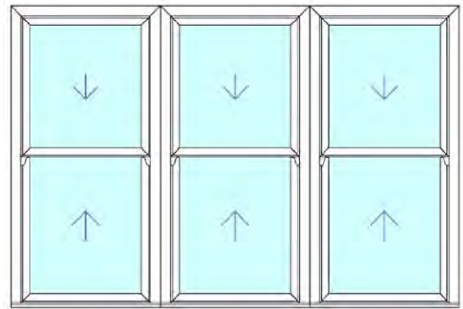

2/3 & 1/3 Split Georgian Style

Cream Grain Ovolo Detail

Eyebrow Arch Victorian Style

EUROSASH WINDOW DESIGNS

EUROSASH BIFOLDS

Bi-folding doors are a modern and stylish alternative to sliding patio and french doors and will give your home a real 'wow' factor. These elegant concertina doors are an innovative way to enlarge the feel of any room and to connect the inside with the outside. They can be used in a variety of locations such as extensions, conservatories or even as internal room dividers.