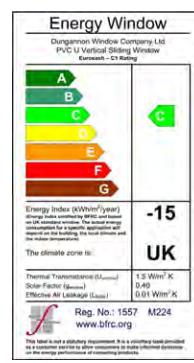

EUROSASH 'A' is Ireland's 1st 'A' Rated PVC-U Sash Window

Why choose an Energy Efficient EUROSASH Window?

EUROSASH windows help to contain and conserve heat within your home keeping out wind and rain yet allowing natural 'free' energy to heat your home.

Energy Efficient EUROSASH windows will;

- Save you money
- Reduce your carbon footprint
- Help to reduce condensation

EUROSASH its as easy as A, B, C