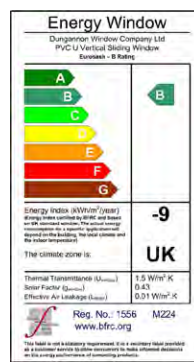

EUROSASH 'A' is Ireland's 1st 'A' Rated PVC-U Sash Window

Why choose an Energy Efficient EUROSASH Window?

EUROSASH windows help to contain and conserve heat within your home keeping out wind and rain yet allowing natural 'free' energy to heat your home.

Energy Efficient EUROSASH windows will;

- Save you money
- Reduce your carbon footprint
- Help to reduce condensation

EUROSASH its as easy as A, B, C