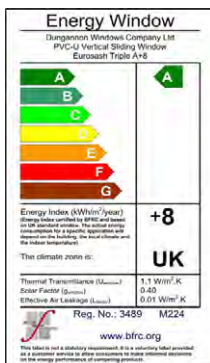

EUROSASH 'A' is Ireland's 1st 'A' Rated PVC-U Sash Window

Why choose an Energy Efficient EUROSASH Window?

EUROSASH windows help to contain and conserve heat within your home keeping out wind and rain yet allowing natural 'free' energy to heat your home.

Energy Efficient EUROSASH windows will;

- Save you money
- Reduce your carbon footprint
- Help to reduce condensation

EUROSASH its as easy as A, B, C