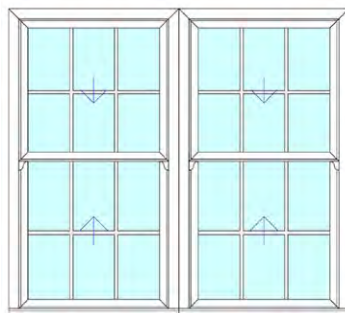

2/3 & 1/3 Split Georgian Style

Cream Grain Ovolo Detail

Eyebrow Arch Victorian Style

EUROSASH WINDOW DESIGNS

EUROSASH BIFOLDS

Bi-folding doors are a modern and stylish alternative to sliding patio and french doors and will give your home a real 'wow' factor. These elegant concertina doors are an innovative way to enlarge the feel of any room and to connect the inside with the outside. They can be used in a variety of locations such as extensions, conservatories or even as internal room dividers.