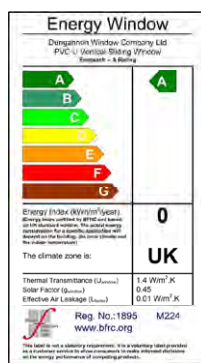

EUROSASH 'A' is Ireland's 1st 'A' Rated PVC-U Sash Window

Why choose an Energy Efficient EUROSASH Window?

EUROSASH windows help to contain and conserve heat within your home keeping out wind and rain yet allowing natural 'free' energy to heat your home.

Energy Efficient EUROSASH windows will;

- Save you money
- Reduce your carbon footprint
- Help to reduce condensation

EUROSASH its as easy as A, B, C