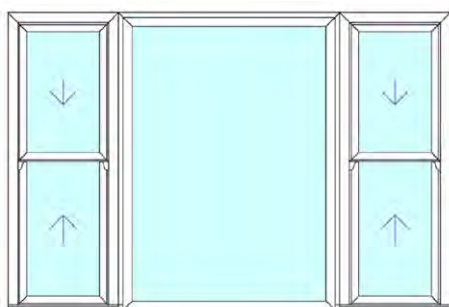

2/3 & 1/3 Split Georgian Style

Cream Grain Ovolo Detail

Eyebrow Arch Victorian Style

EUROSASH WINDOW DESIGNS

EUROSASH BIFOLDS

Bi-folding doors are a modern and stylish alternative to sliding patio and french doors and will give your home a real 'wow' factor. These elegant concertina doors are an innovative way to enlarge the feel of any room and to connect the inside with the outside. They can be used in a variety of locations such as extensions, conservatories or even as internal room dividers.