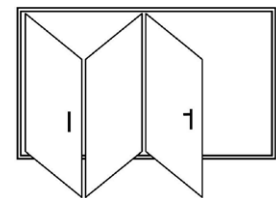

EUROSASH BIFOLDS

Bi-folding doors are a modern and stylish alternative to sliding patio and french doors and will give your home a real 'wow' factor. These elegant concertina doors are an innovative way to enlarge the feel of any room and to connect the inside with the outside. They can be used in a variety of locations such as extensions, conservatories or even as internal room dividers.

STANDARD FEATURES AT A GLANCE

- Doors are manufactured using robust 70mm reinforced profiles
- Doors fold back against each other to maximise space
- Inward & outward opening options available
- Two to seven panel bi-folds for up to six metre openings
- Rigorous in-house weather testing carried out to PAS23
- A wide range of colour options including cream foil on a cream base
- Smoother bottom roller glide system for easy operation
- Thermally efficient with low energy double glazing
- High security Euro cylinders and captive hook locks with deadbolts
- Low maintenance PVC-U with ovolo detail to frame and sashes

Many colour options available